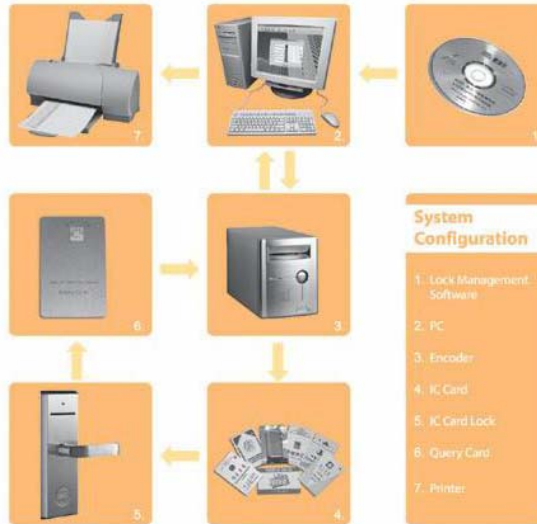

www.gst.uk.com
info@gst.uk.com

IC Card Lock A-737UIA1000-RR

Features

- Solid brass handle and solid brass cover.
- Cast-steel Integrative structure, solid and durable
- Lock system can be linked with the reception desk of management system of Germany Fidelio Company, we have obtained the permission certificate from Fidelio company.
- IC card is Germany Siemens encrypted card with high security and durability
- Alarm function: long beep alarm will warn the guest or waiter, when the latches of the lock is maliciously operated or the door is not closed properly by guest.
- Micro-CPU located in back body of lock, Reading-CPU located in front body of lock, it's modularization design, stable running and easy maintenance.
- Normal-open state can be set for meeting.
- Outside handle is fixed while in locking state, the handle can be turned only in unlocking state
- Deadbolt indicating: as deadbolt draw out, LED will flash in red to show someone in the room
- Suitable for holiday village and hotel.

Installation

System Configuration

Ordering Information

Part No	Description
A-737UIA100RR	IC Card Lock, Stainless Steel, brass polished, U Shape

Note: Specifications are subject to change without notice

GST England Lion Court, Staunton Harold Hall, Melbourne Road, Ashby de la Zouch, Leicestershire, England LE65 1RT Tel: +44 1283 225 478 Fax: +44 1283 220 690