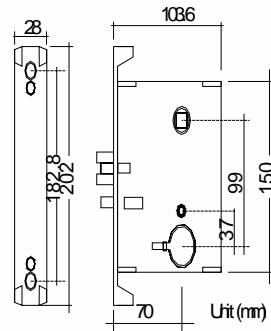

Installation

System Configuration

Ordering Information

Part No	Description
A-737UIA100RR	IC Card Lock, Stainless Steel, brass polished, U Shape

Note: Specifications are subject to change without notice

GST England Lion Court, Staunton Harold Hall, Melbourne Road, Ashby de la Zouch, Leicestershire, England LE65 1RT Tel: +44 1283 225 478 Fax: +44 1283 220 690