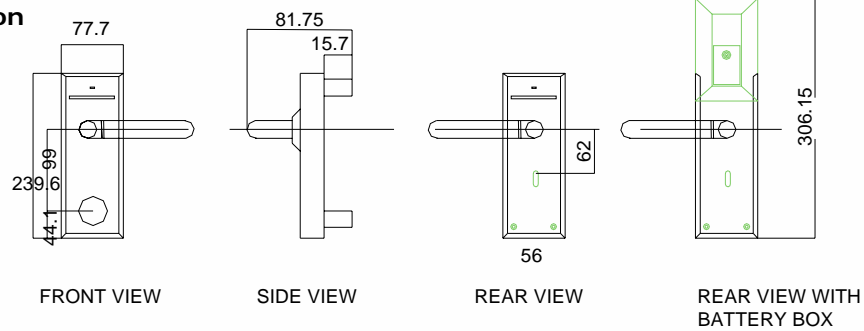

Installation

System Configuration

Ordering Information

Part No	Description
A-737UIA100RR	IC Card Lock, Stainless Steel, brass polished, U Shape

Note: Specifications are subject to change without notice

GST England Lion Court, Staunton Harold Hall, Melbourne Road, Ashby de la Zouch, Leicestershire, England LE65 1RT Tel: +44 1283 225 478 Fax: +44 1283 220 690