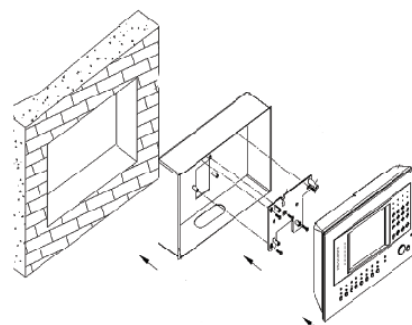

Installation

Wall mounted

- Fix the mounting plate on the wall
- Connect the terminal with cable
- Terminal should be insert responding slot, and fix handset.

Flush mounted

- Fix flush mount box on the wall
- (Flush mount size; 288mmx184mmx 70mm)
- Fix the mounting plate in FLush Mount Box, should be wired to terminal
- Terminal should be insert correct slot
- INsert hansey in the Flush Mount Box

Wiring

Hands Free Handset Range

Part No.	LCD	Alarm interface	doorbell	Photo storage	Remote control	Telephone voice alarm	leave word	installation
DJ6950	5.6" color	Help	Yes	--	--	--	--	wall mount
DJ6950B	5.6" color	8Zone	Yes	--	--	--	--	Wall Mount
DJ6950B/F	5.6" color	8Zone	Yes	--	Yes	--	--	Wall Mount
DJ6950B/T	5.6" color	8Zone	Yes	32PIC	--	--	--	Wall Mount
DJ6950B/FT	5.6" color	8Zone	Yes	32PIC	Yes	--	--	Wall Mount
DJ6950H	5.6" color	8Zone	Yes	--	--	Yes	Yes	Wall Mount
DJ6950H/F	5.6" color	8Zone	Yes	--	Yes	Yes	Yes	Wall Mount
DJ6950H/T	5.6" color	8Zone	Yes	32PIC	--	Yes	Yes	Wall Mount
DJ6950H/FT	5.6" color	8Zone	Yes	32PIC	Yes	Yes	Yes	Wall Mount
DJ6950/Y	5.6" color	Help	Yes	--	--	--	--	Flush Mount
DJ6950B/Y	5.6" color	8Zone	Yes	--	--	--	--	Flush Mount
DJ6950B/F/Y	5.6" color	8Zone	Yes	--	Yes	--	--	Flush Mount
DJ6950B/T/Y	5.6" color	8Zone	Yes	32PIC	--	--	--	Flush Mount
DJ6950B/FT/Y	5.6" color	8Zone	Yes	32PIC	Yes	--	--	Flush Mount
DJ6950H/Y	5.6" color	8Zone	Yes	--	--	Yes	Yes	Flush Mount
DJ6950H/F/Y	5.6" color	8Zone	Yes	--	Yes	Yes	Yes	Flush Mount
DJ6950H/T/Y	5.6" color	8Zone	Yes	32PIC	--	Yes	Yes	Flush Mount
DJ6950H/FT/Y	5.6" color	8Zone	Yes	32PIC	Yes	Yes	Yes	Flush Mount

Ordering Information

Part Number: DJ6801C
Description: 4" Colour Video Handset with security interface

Part Number: DJ6811C
Description: 4" Colour Video Handset with 7 zones security interface

Part Number: DJ6811AC
Description: 4" Colour Video Handset with security interface and door bell connection