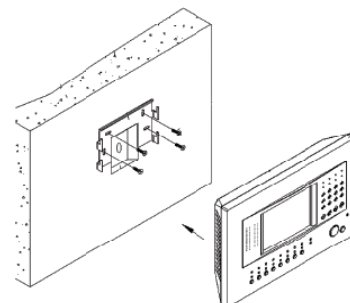

Technical Specifications

- Operating Voltage: 14.5VDC-18.5VDC
- Standby Current : ≤ 120 mA (DJ6950)
 ≤ 260 mA (DJ6950BBBF/6950H/6950H/F)
 ≤ 380 mA (DJ6950B/T/6950B/FT/6950H/T/6950H/FT)
 ≤ 820 mA (DJ6950)
- Operating Current: ≤ 960 mA
(DJ6950B/6950B/F/6950H/6950H/T)
 ≤ 1080 mA (DJ6950B/T/6950B/FT/6950H/T/6950H/FT)
(Exclude doorbell, lock open and alarm interface power consumption)
- Ambient Temperature: $-10^{\circ}\text{C} - +40^{\circ}\text{C}$
(Handset with alarm interface, remote enable/disable function)
 $-10^{\circ}\text{C} - +55^{\circ}\text{C}$ (Handset with alarm interface, remote enable/disable function)
- Relative Humidity: 10% - 95% $^{\circ}\text{C}$ non-condensing
- Dimension: 302mmx192mmx16.5mm(flash mount)
302mmx190mmx 65.5mm(wall mount)

Installation

Wall mounted

- Fix the mounting plate on the wall
- Connect the terminal with cable
- Terminal should be insert responding slot, and fix handset.

Flush mounted

- Fix flush mount box on the wall
- (Flush mount size; 288mmx184mmx 70mm)
- Fix the mounting plate in FLush Mount Box, should be wired to terminal
- Terminal should be insert correct slot
- INsert hansey in the Flush Mount Box