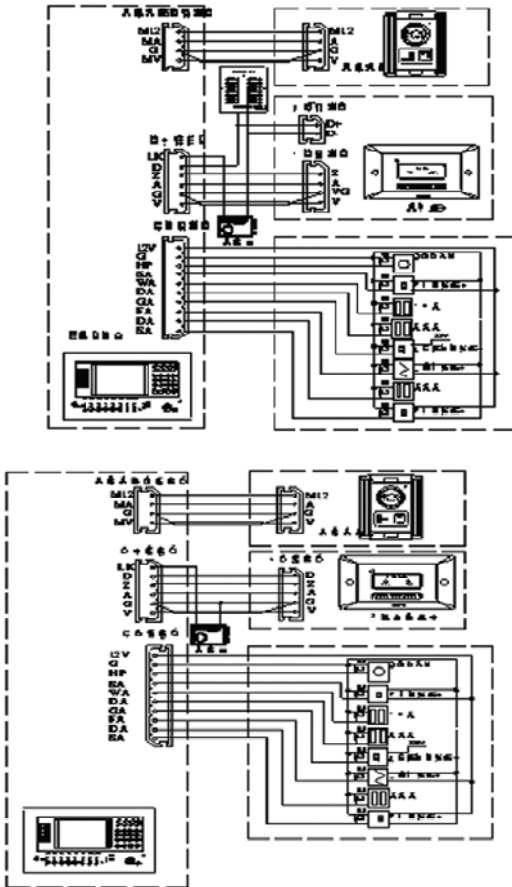

Installation

Wall mounted

- Fix the mounting plate on the wall
- Connect the terminal with cable
- Terminal should be insert responding slot, and fix handset.

Flush mounted

- Fix flush mount box on the wall
- (Flush mount size; 288mmx184mmx 70mm)
- Fix the mounting plate in FLush Mount Box, should be wired to terminal
- Terminal should be insert correct slot
- INsert hansey in the Flush Mount Box

Wiring

Hands Free Handset Range

Part No.	LCD	Alarm interface	doorbell	Photo storage	Remote control	Telephone voice alarm	leave word	installation
DJ6950	5.6" color	Help	Yes	--	--	--	--	wall mount
DJ6950B	5.6" color	8Zone	Yes	--	--	--	--	Wall Mount
DJ6950B/F	5.6" color	8Zone	Yes	--	Yes	--	--	Wall Mount
DJ6950B/T	5.6" color	8Zone	Yes	32PIC	--	--	--	Wall Mount
DJ6950B/FT	5.6" color	8Zone	Yes	32PIC	Yes	--	--	Wall Mount
DJ6950H	5.6" color	8Zone	Yes	--	--	Yes	Yes	Wall Mount
DJ6950H/F	5.6" color	8Zone	Yes	--	Yes	Yes	Yes	Wall Mount
DJ6950H/T	5.6" color	8Zone	Yes	32PIC	--	Yes	Yes	Wall Mount
DJ6950H/FT	5.6" color	8Zone	Yes	32PIC	Yes	Yes	Yes	Wall Mount
DJ6950/Y	5.6" color	Help	Yes	--	--	--	--	Flush Mount
DJ6950B/Y	5.6" color	8Zone	Yes	--	--	--	--	Flush Mount
DJ6950B/F/Y	5.6" color	8Zone	Yes	--	Yes	--	--	Flush Mount
DJ6950B/T/Y	5.6" color	8Zone	Yes	32PIC	--	--	--	Flush Mount
DJ6950B/FT/Y	5.6" color	8Zone	Yes	32PIC	Yes	--	--	Flush Mount
DJ6950H/Y	5.6" color	8Zone	Yes	--	--	Yes	Yes	Flush Mount
DJ6950H/F/Y	5.6" color	8Zone	Yes	--	Yes	Yes	Yes	Flush Mount
DJ6950H/T/Y	5.6" color	8Zone	Yes	32PIC	--	Yes	Yes	Flush Mount
DJ6950H/FT/Y	5.6" color	8Zone	Yes	32PIC	Yes	Yes	Yes	Flush Mount

Ordering Information

Part Number: DJ6801C
Description: 4" Colour Video Handset with security interface

Part Number: DJ6811C
Description: 4" Colour Video Handset with 7 zones security interface

Part Number: DJ6811AC
Description: 4" Colour Video Handset with security interface and door bell connection